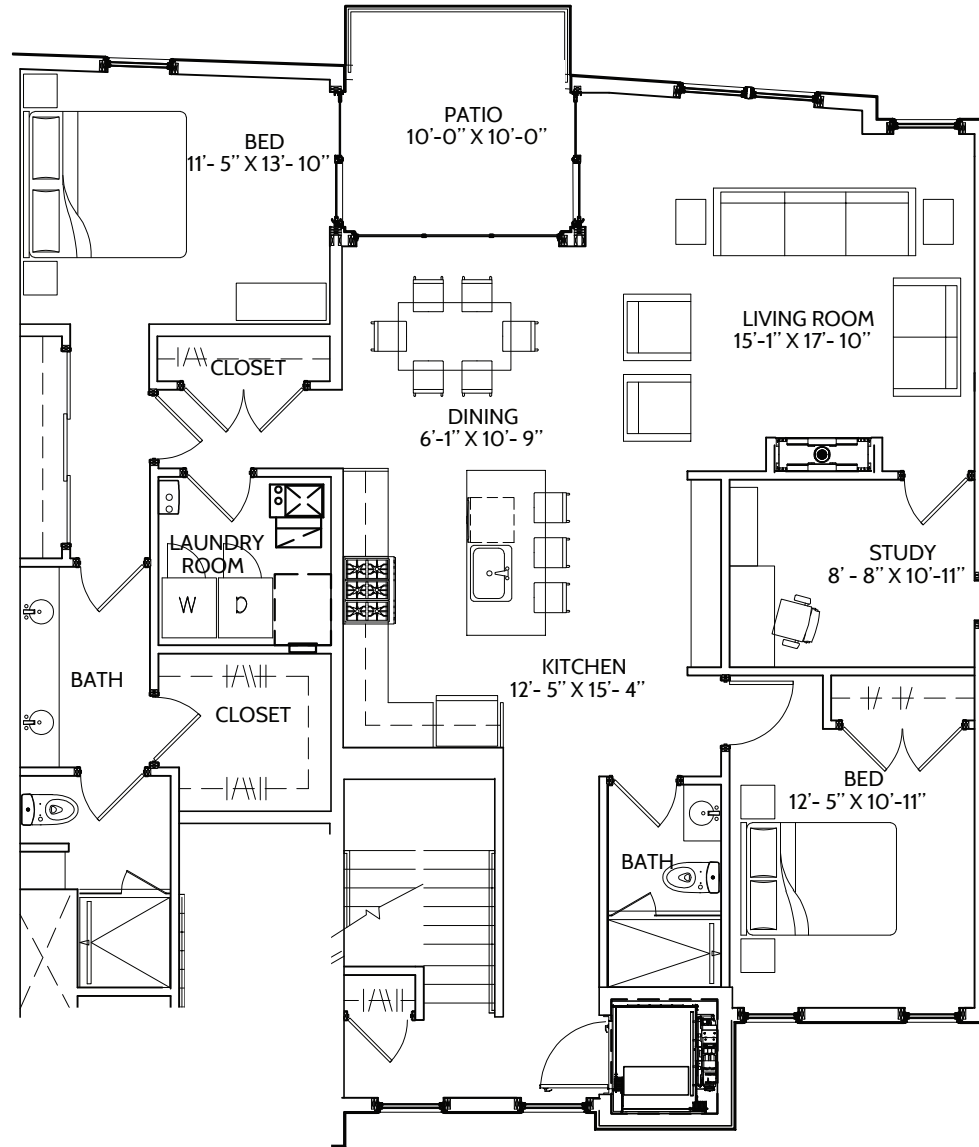

Unit 203

212 Miller
@ the center of it all

Second Level

North End

2 Bedrooms + 2 Baths + Study

1 Patio

Interior 1,825 SQ FT

Exterior 100 SQ FT

TOTAL 1,925 SQ FT

Sizes and specifications are subject to change without notice.
Illustrations are artist's concept only. E. & O. E.