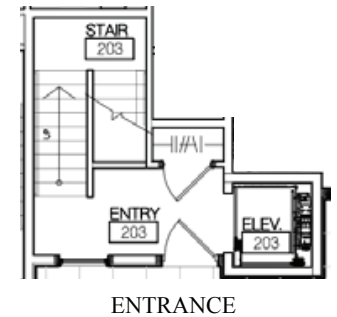

Unit 203

212 Miller
@ the center of it all

Second Level

North End

2 Bedrooms + 2 Baths + Study

1 Patio

Interior 1,825 SQ FT

Exterior 100 SQ FT

TOTAL 1,925 SQ FT

Sizes and specifications are subject to change without notice.
Illustrations are artist's concept only. E. & O. E.