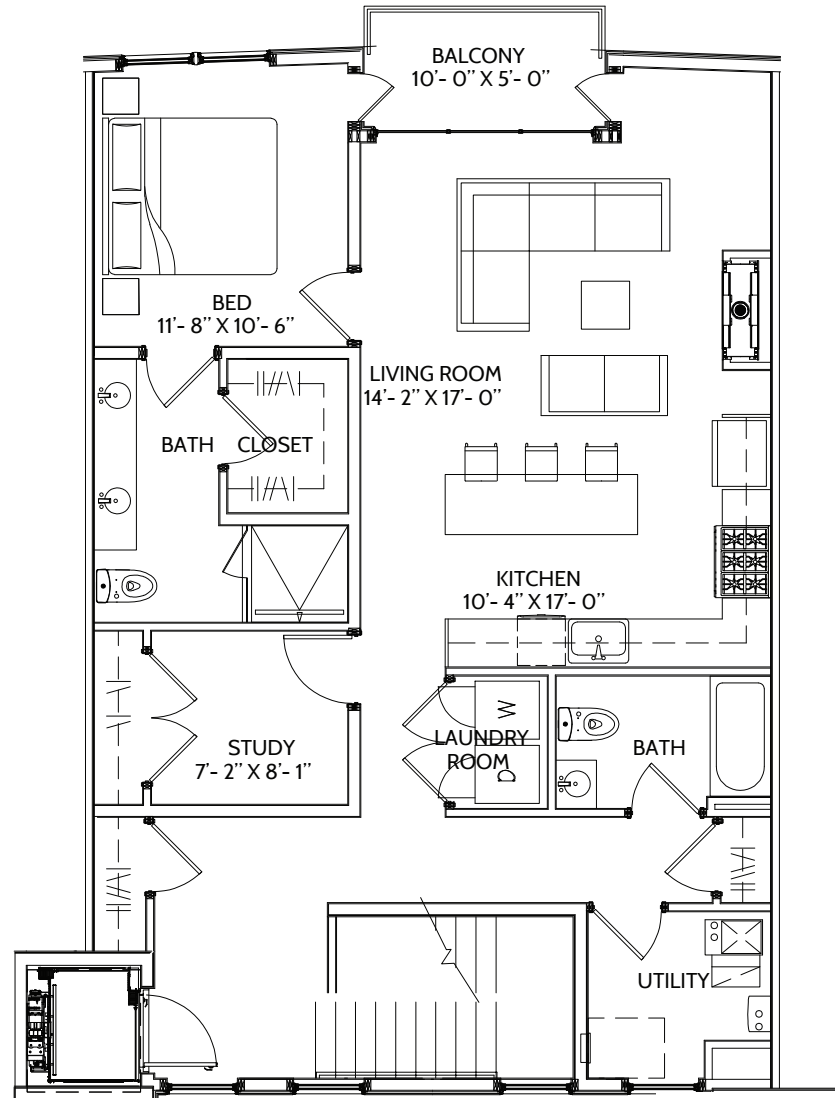

Unit 202

Second Level

1 Bedroom + 2 Baths + Study

1 Patio

Interior 1,299 SQ FT

Exterior 50 SQ FT

TOTAL 1,349 SQ FT

ENTRANCE

Sizes and specifications are subject to change without notice.
Illustrations are artist's concept only. E. & O. E.