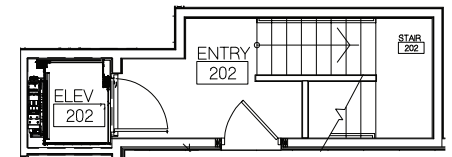

Unit 202

Second Level

1 Bedroom + 2 Baths + Study

1 Patio

Interior 1,299 SQ FT

Exterior 50 SQ FT

TOTAL 1,349 SQ FT

ENTRANCE