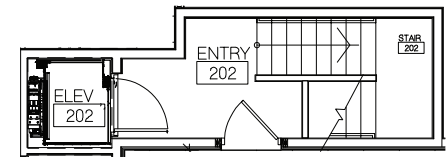

Unit 202

Second Level

2 Bedroom + 2 Baths

1 Patio

Interior 1,299 SQ FT

Exterior 50 SQ FT

TOTAL 1,349 SQ FT

ENTRANCE