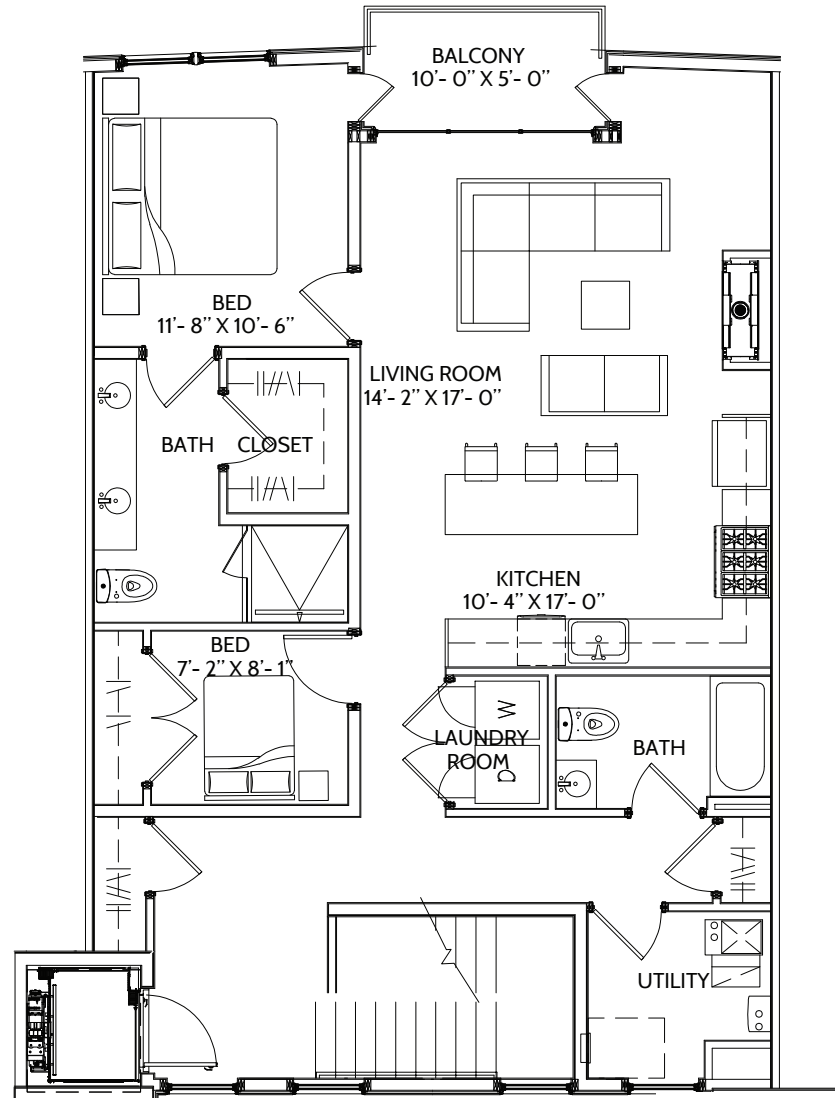

Unit 202

Second Level

2 Bedroom + 2 Baths

1 Patio

Interior 1,299 SQ FT

Exterior 50 SQ FT

TOTAL 1,349 SQ FT

ENTRANCE

Sizes and specifications are subject to change without notice.
Illustrations are artist's concept only. E. & O. E.